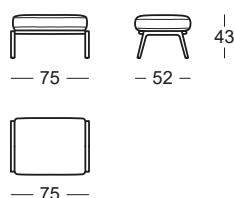

Hocker / Pouf / Stool

Zubehör / Accessoires / Accessories